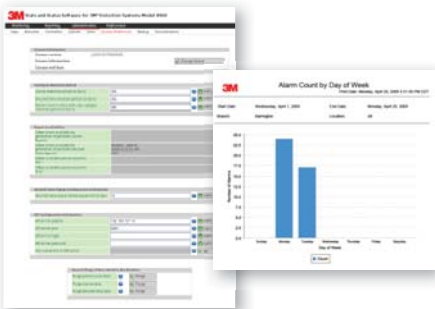

Excellent Detection Performance

- Utilizes the latest RFID technology to provide enhanced detection performance
- Available in one, two, three or four corridor systems

Features

- Adjustable audio and visual alarms
- Integrated patron counter to monitor your traffic patterns
- Directional patron counter

Available Options

3M™ Stats and Status Software for 3M™ RFID Detection Systems

Operate your library more efficiently with powerful new monitoring and reporting tools from 3M. Gain real-time access to statistics and aggregated customized reports including patron counting, ability to identify items that left the library that were not checked out properly*, and alarm counting to help optimize the use of your staff time.